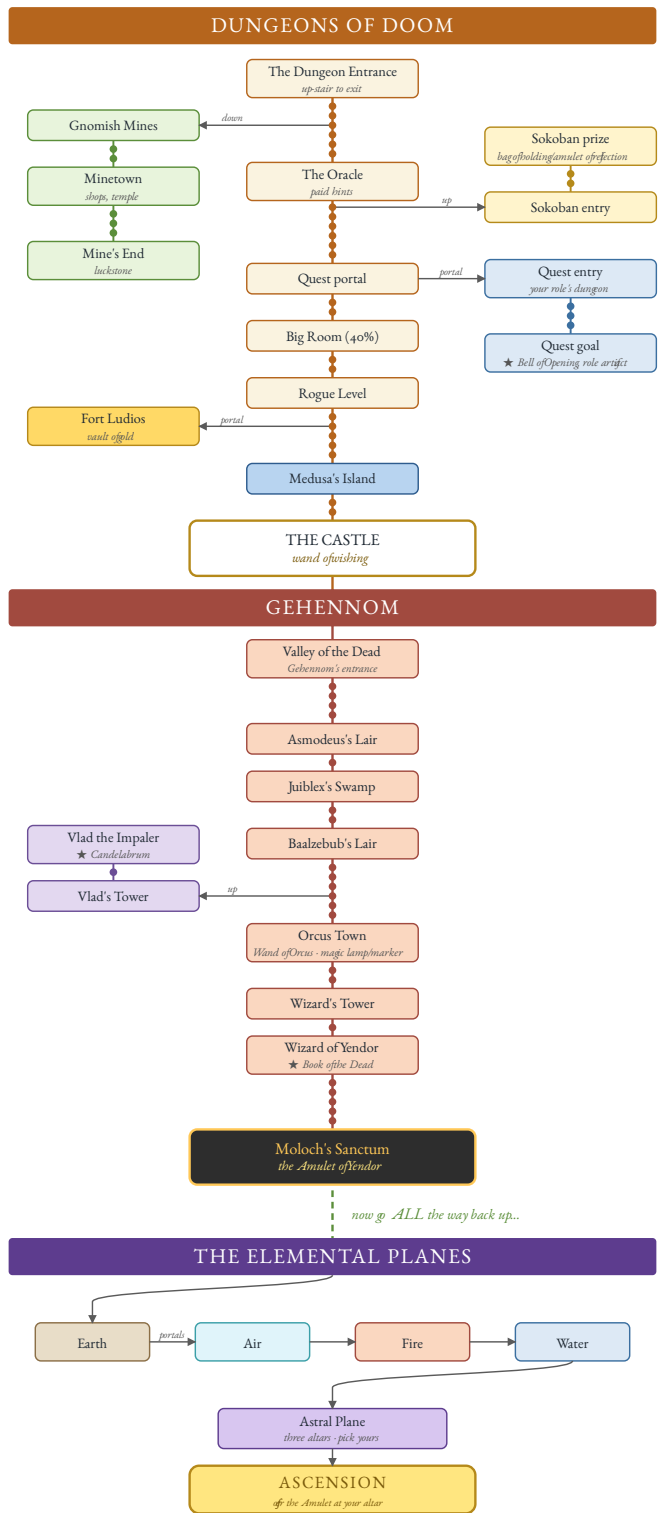

# A Traveller's Companion to the Mazes of Menace

A Traveller's Companion to the Mazes of Menace

**Maps on the cover**  
*thumbnails of the five level views*

**Medusa's island**  
*one of four layouts*

**Dungeons of Doom**  
*early level with shop & vault*

**Gehennom**  
*a typical maze level*

**The Castle**  
*wand of wishing inside*

**Moloch's Sanctum**  
*the Amulet awaits below*