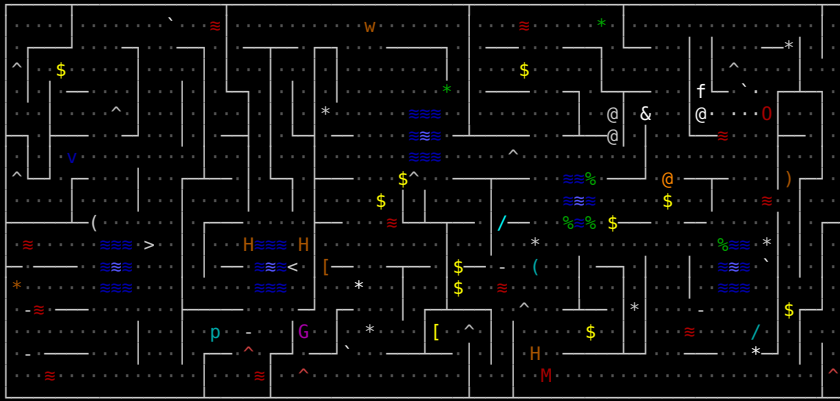

# A Traveller's Companion to the Mazes of Menace

A Traveller's Companion to the Mazes of Menace

**Maps on the cover**  
*thumbnails of the five level views*

**Medusa's island**  
*one of four layouts*

**Dungeons of Doom**  
*early level with shop & vault*

**Gehennom**  
*a typical maze level*

**The Castle**  
*wand of wishing inside*

**Moloch's Sanctum**  
*the Amulet awaits below*