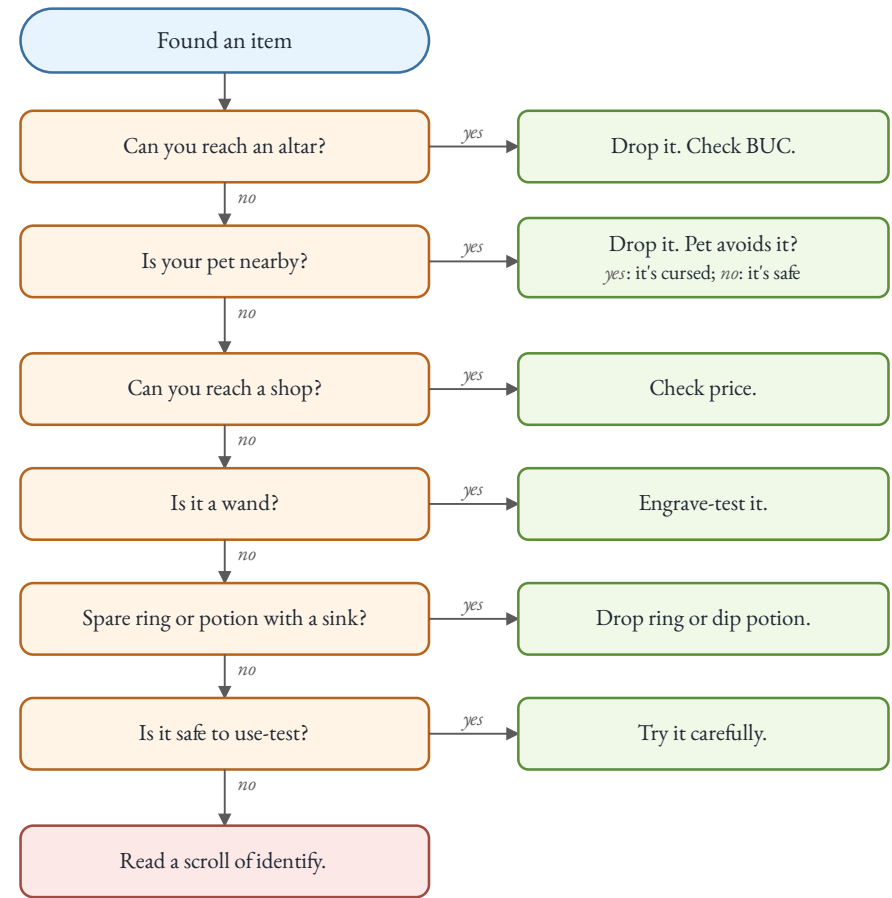

# A Traveller's Companion to the Mazes of Menace

A Traveller's Companion to the Mazes of Menace

**Maps on the cover**  
*thumbnails of the five level views*

**Medusa's island**  
*one of four layouts*

**Dungeons of Doom**  
*early level with shop & vault*

**Gehennom**  
*a typical maze level*

**The Castle**  
*wand of wishing inside*

**Moloch's Sanctum**  
*the Amulet awaits below*