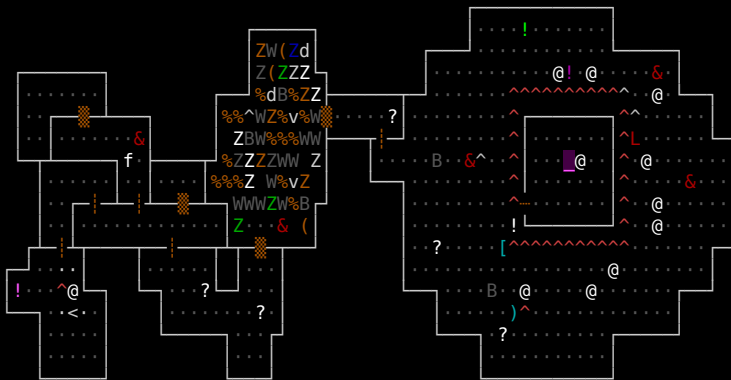

# A Traveller's Companion to the Mazes of Menace

A Traveller's Companion to the Mazes of Menace

**Maps on the cover**  
*thumbnails of the five level views*

**Medusa's island**  
*one of four layouts*

**Dungeons of Doom**  
*early level with shop & vault*

**Gehennom**  
*a typical maze level*

**The Castle**  
*wand of wishing inside*

**Moloch's Sanctum**  
*the Amulet awaits below*